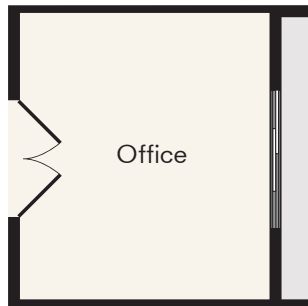

Opt. Office
ILO Flex

HubbleHomes.com

Let's get you home.