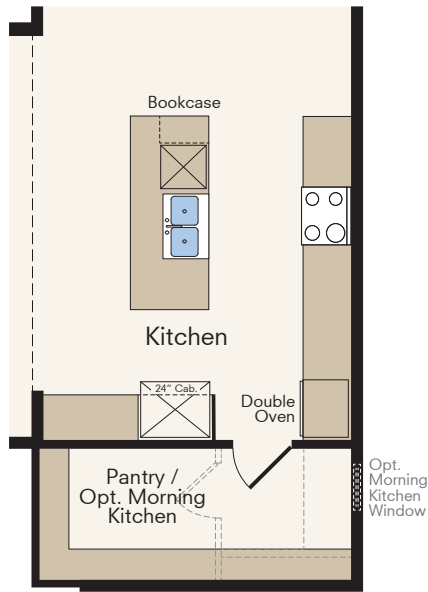

THE HEMLOCK

One-Story Home
3 Bedrooms, 2.5 Baths
Approx. 2,312 sq. ft. heated

Opt. Deluxe
Kitchen