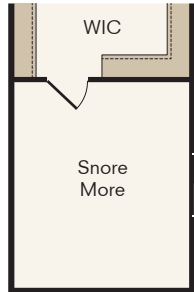

THE OAK

One-Story Home
Opt. Guest Retreat
 3-4 Bedrooms, 3 Baths
 Approx. 2,563 sq. ft. heated

Front Window Location w/ Farmhouse Elevation

In a continuous effort by Hubble Homes to improve the quality of your home, we reserve the right to change features, prices, plans and specifications without notice. Dimensions and square feet are approximations only. Renderings are for marketing purposes only. See your onsite sales associate for additional information. © 2024 Hubble Homes, LLC. RCE-049. Revised 2024 06-01

HubbleHomes.com

Let's get you home.

Opt. Deluxe Kitchen

Opt. Impact Island

Opt. Snore More ILO Flex

Opt. Bedroom #4 ILO Flex

Opt. Office ILO Flex

Opt. Guest Retreat with Full Bath
 ILO Bedrooms #2 & #3
 (Only available with Opt. Bedroom #4)