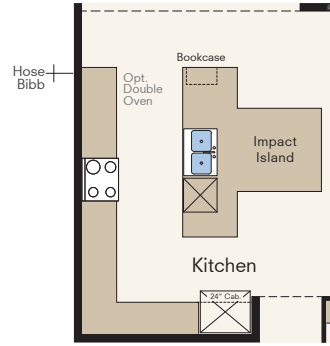

THE OAK

One-Story Home
Opt. Guest Retreat
 3-4 Bedrooms, 3 Baths
 Approx. 2,563 sq. ft. heated

Front Window Location w/ Farmhouse Elevation

In a continuous effort by Hubble Homes to improve the quality of your home, we reserve the right to change features, prices, plans and specifications without notice. Dimensions and square feet are approximations only. Renderings are for marketing purposes only. See your onsite sales associate for additional information. © 2024 Hubble Homes, LLC. RCE-049. Revised 2024 06-01

HubbleHomes.com

Let's get you home.

Opt. Deluxe Kitchen

Opt. Impact Island

Opt. Snore More ILO Flex

Opt. Bedroom #4 ILO Flex

Opt. Office ILO Flex

Opt. Guest Retreat with Full Bath
 ILO Bedrooms #2 & #3
 (Only available with Opt. Bedroom #4)