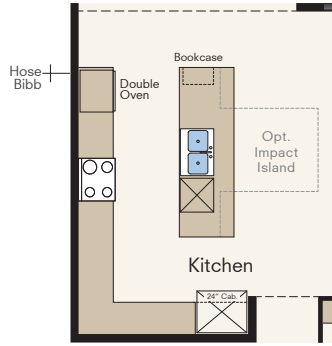

THE OAK

One-Story Home
Opt. Guest Retreat
 3-4 Bedrooms, 3 Baths
 Approx. 2,563 sq. ft. heated

Front Window Location w/ Farmhouse Elevation

In a continuous effort by Hubble Homes to improve the quality of your home, we reserve the right to change features, prices, plans and specifications without notice. Dimensions and square feet are approximations only. Renderings are for marketing purposes only. See your onsite sales associate for additional information. © 2024 Hubble Homes, LLC. RCE-049. Revised 2024 06-01

HubbleHomes.com

Let's get you home.

Opt. Deluxe Kitchen

Opt. Impact Island

Opt. Snore More ILO Flex

Opt. Bedroom #4 ILO Flex

Opt. Office ILO Flex

Opt. Guest Retreat with Full Bath
 ILO Bedrooms #2 & #3
 (Only available with Opt. Bedroom #4)