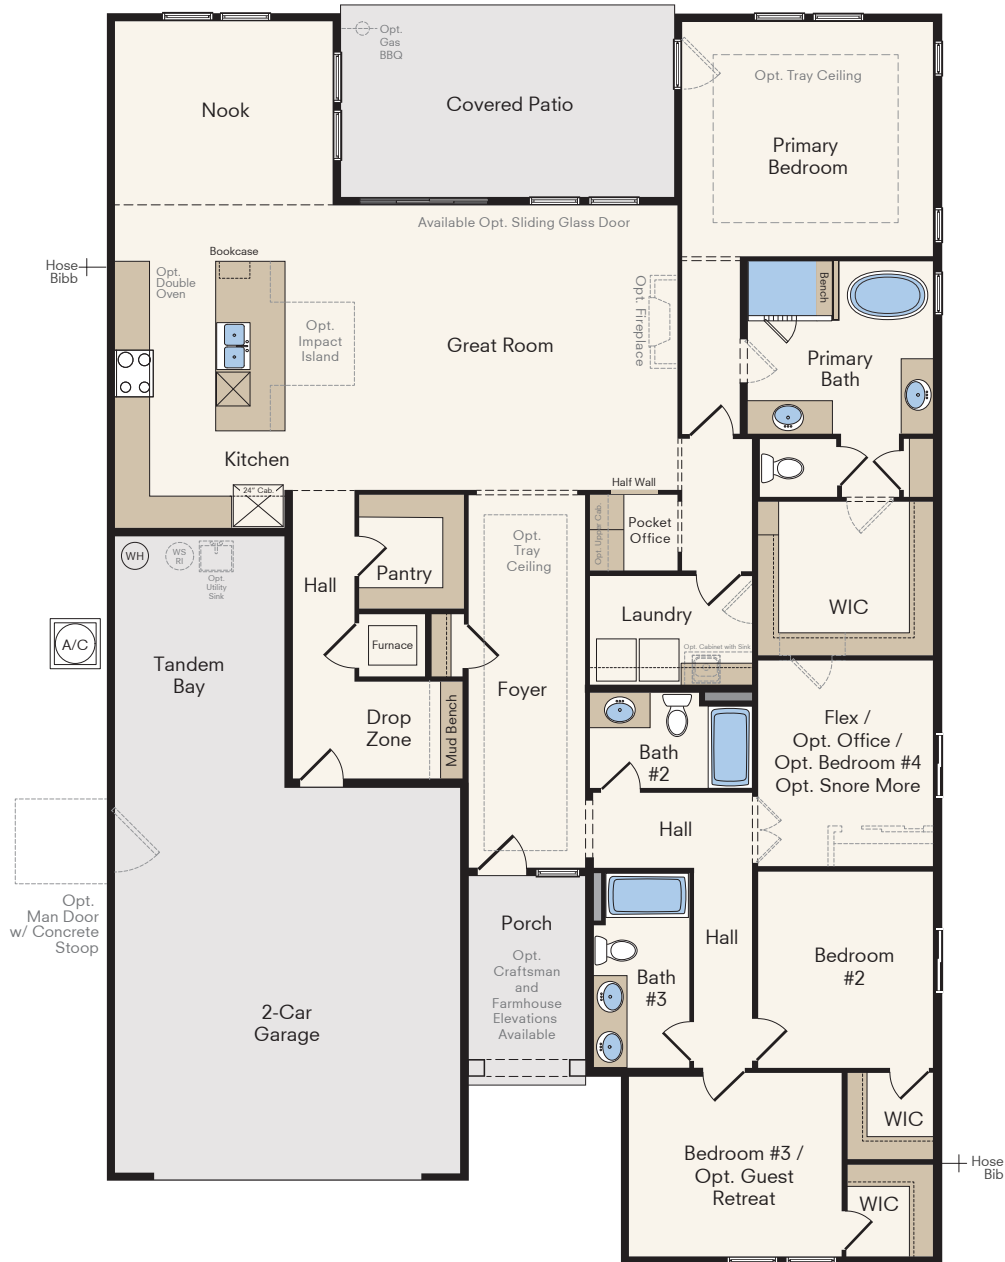

THE OAK

One-Story Home
Opt. Guest Retreat
3-4 Bedrooms, 3 Baths
Approx. 2,563 sq. ft. heated

HubbleHomes.com

Let's get you home.