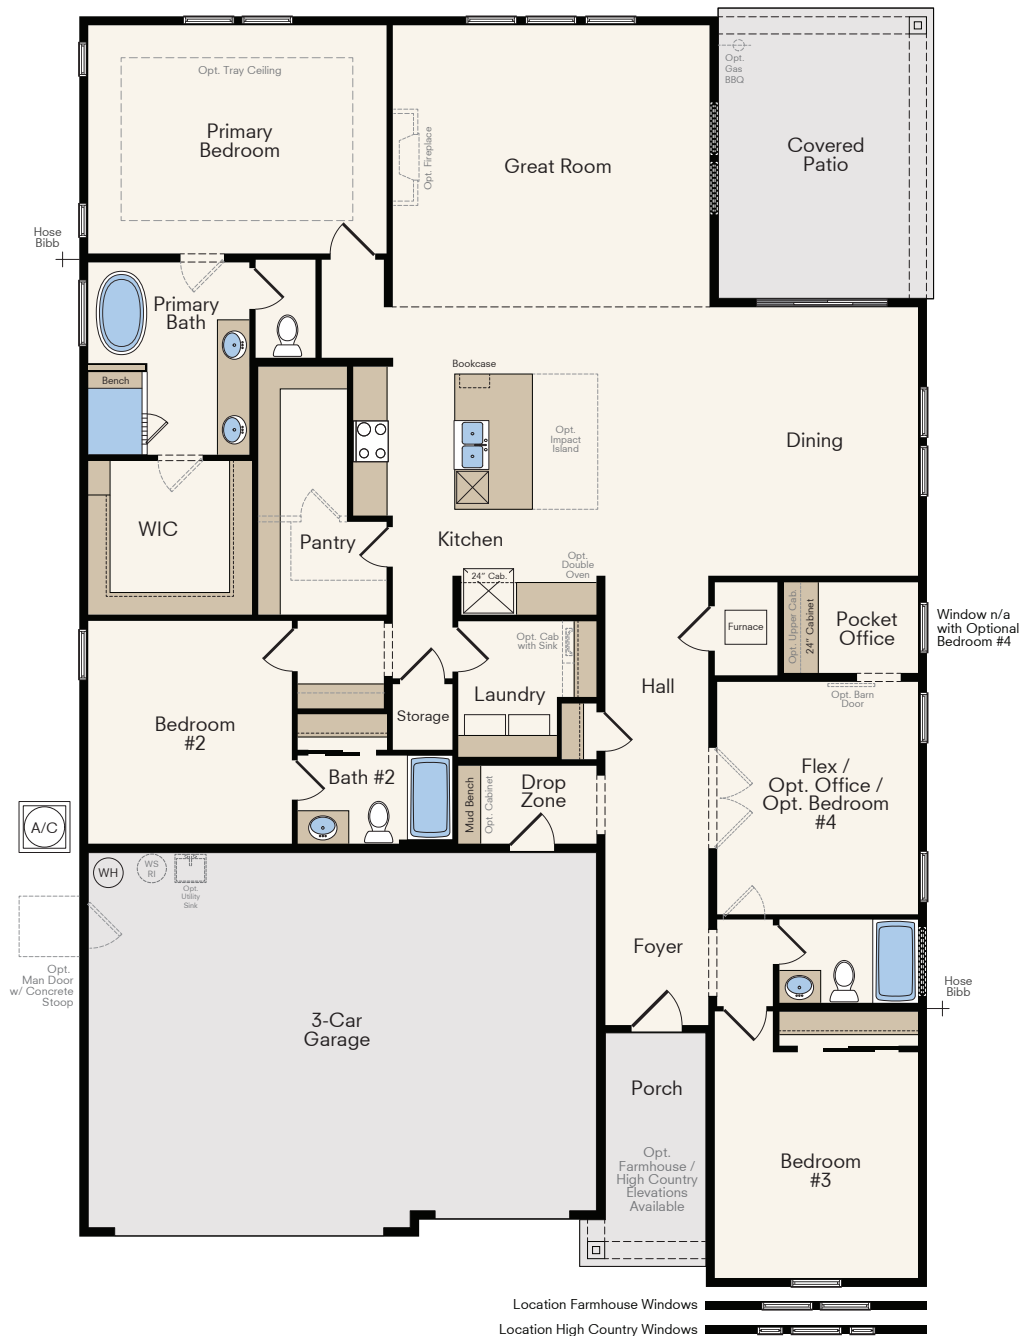

THE PONDEROSA

One-Story Home
3-4 Bedrooms, 3 Baths
Approx. 2,664 sq. ft. heated

HubbleHomes.com

Let's get you home.